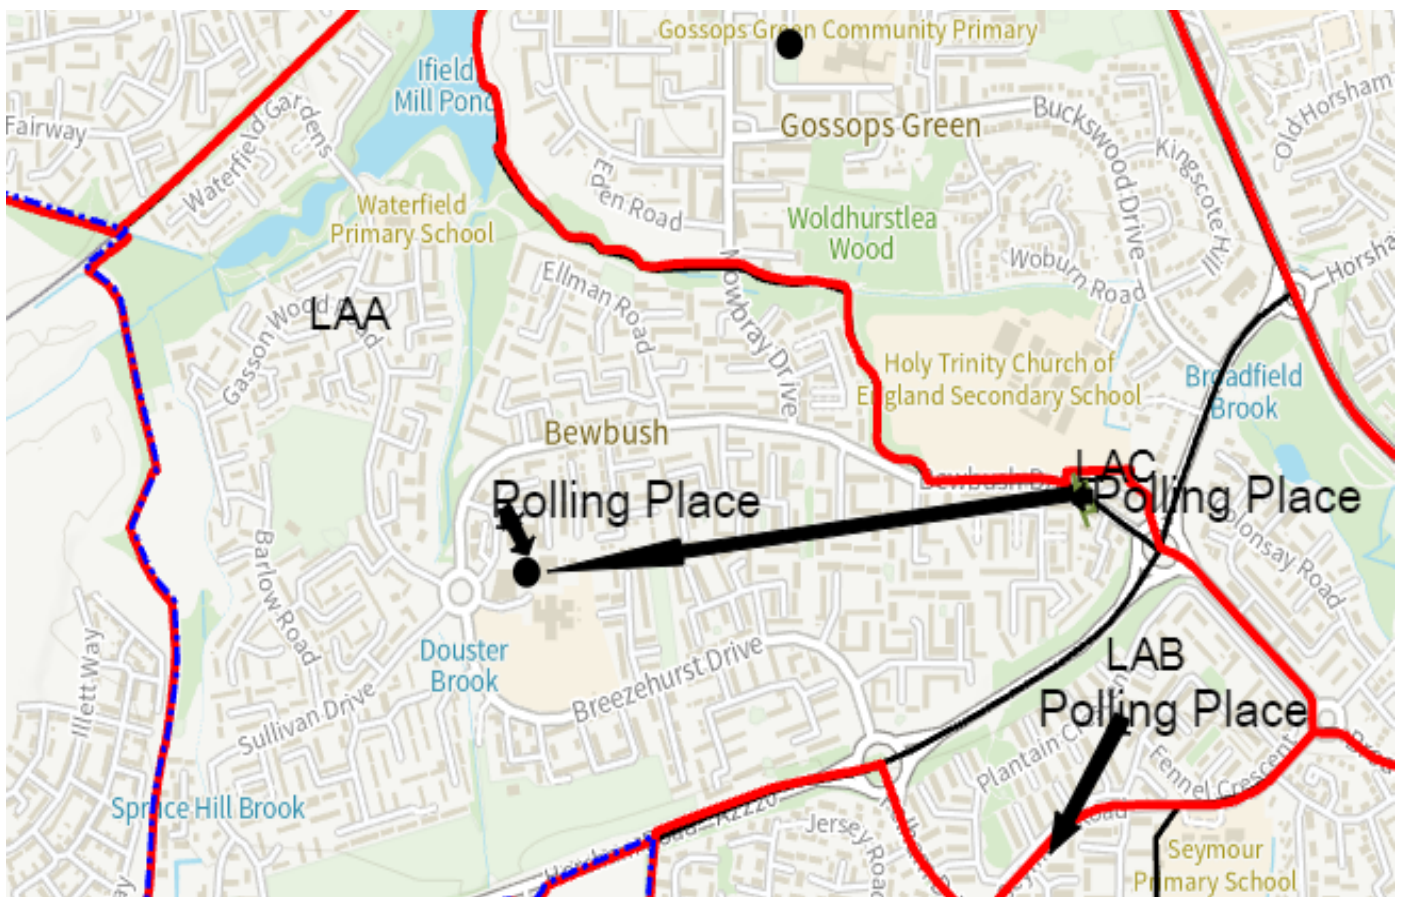

Polling District LAB

Polling Place: Broadfield Scout Hut, Seymour Road.

Electors: 921

Postal Voters: 206

Polling District LAC

Polling Place: Bewbush Centre, Dorsten Square.

Electors: 37

Postal Voters: 5

Broadfield Ward

Polling District LBA

Polling Place: Broadfield Youth and Community Centre Broadfield Barton.

Electors: 4585

Postal Voters: 905

Polling District LBB

Polling Place: Creasy's Drive Adventure Playground, Creasy's Drive