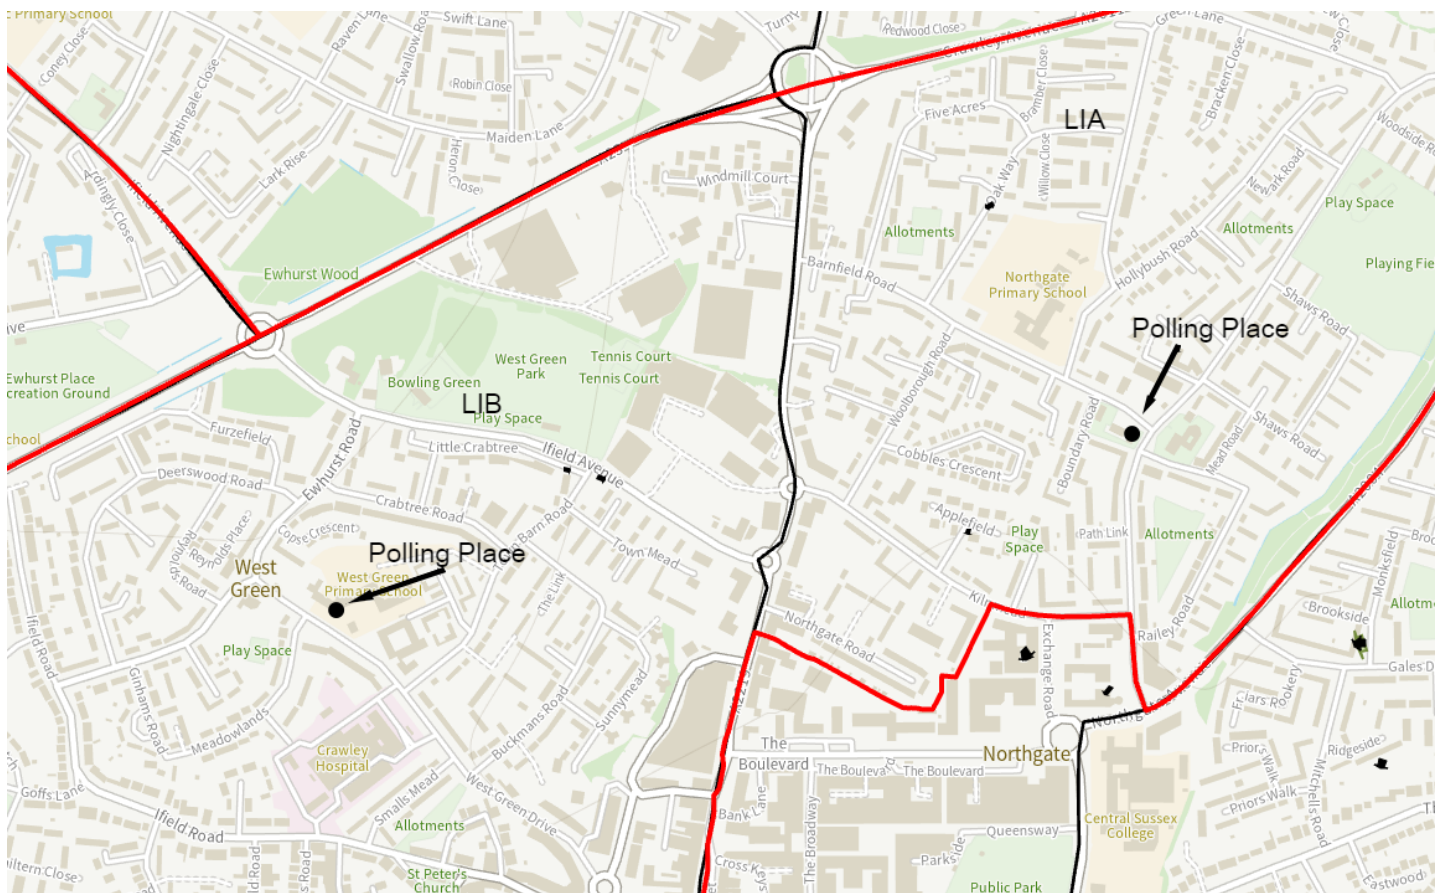

Northgate & West Green Ward

Polling District LIA

Polling Place: Northgate Community Centre, Barnfield Road.

Electors: 3475

Postal Voters: 674

Polling District LIB

Polling Place: The Charis Centre, West Green

Electors: 4136

Postal Voters: 877