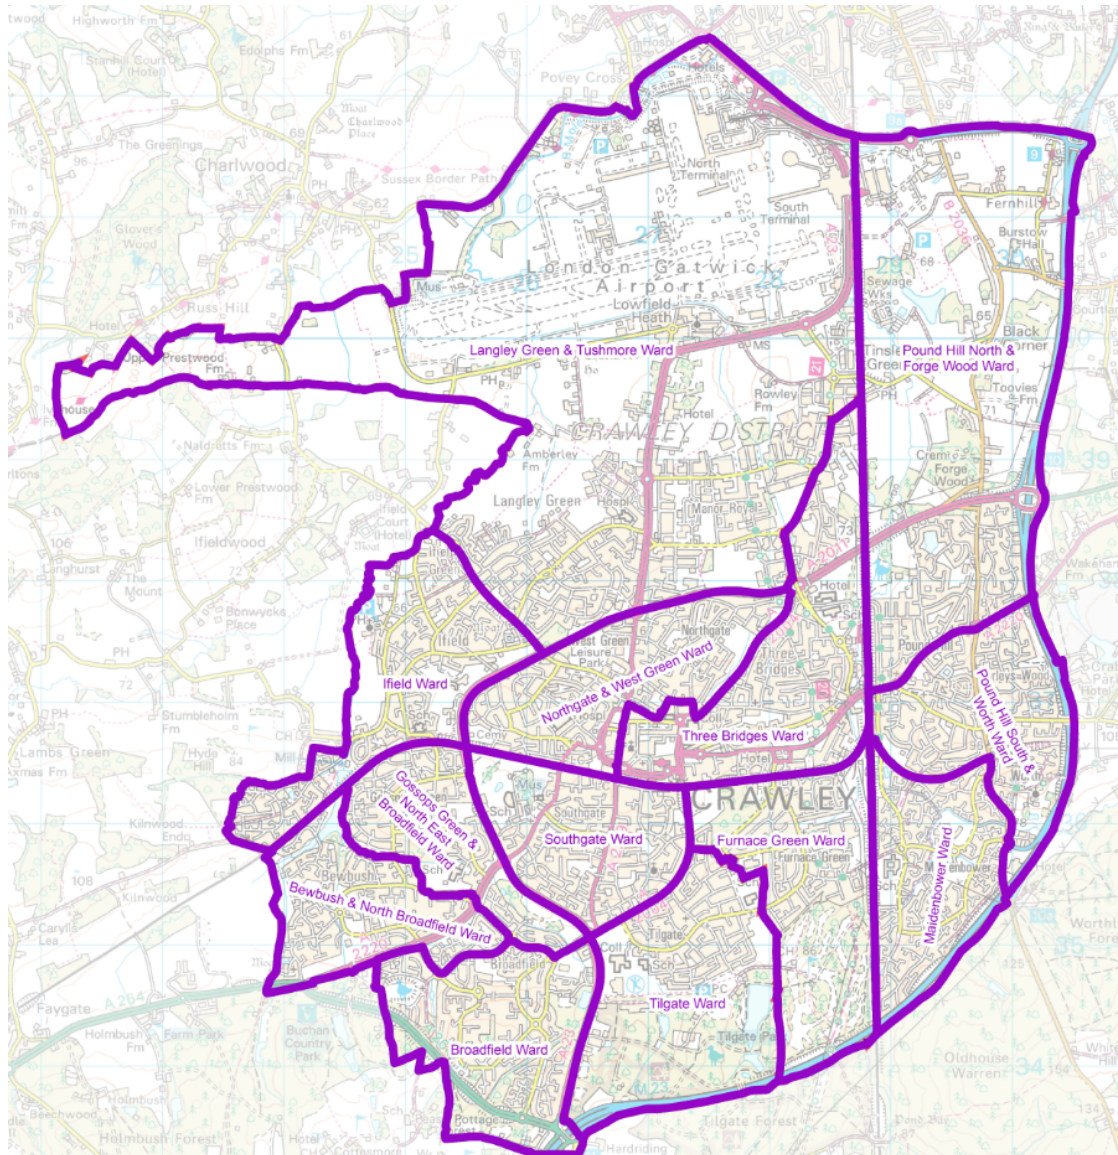

Or email:

Elections@crawley.gov.uk

Comments for this initial consultation stage must be received by 5 November 2023

Current Polling Scheme

Ward	Polling District	Polling Station	Page
Bewbush & North Broadfield	LAA	Bewbush Centre	7
	LAB	Scout Hut, Seymour Road	7
	LAC	Bewbush Centre	7
Broadfield	LBA	Broadfield Youth & Community Centre	8
	LBB	Creasys Drive Adventure Playground	8
Furnace Green	LD	Furnace Green Community Centre	9
Gossops Green & North East Broadfield	LEA	Gossops Green Community Centre	10
	LEB	Scout Hut, Seymour Road	10
Ifield	LFA	Ifield Community Centre	11-12
	LFB	The Mill Primary School	11-12
	LFC	Wybourne Community Centre	11-12
	LFD	The Mill Primary School	11-12
Langley Green & Tushmore	LGA	The Langley Green Centre	13
	LGB	Northgate Community Centre	13
Maidenbower	LHA	Maidenbower Community Centre	14
	LHB	The Brook School	14
Northgate & West Green	LIA	Northgate Community Centre	15
	LIB	The Charis Centre	15
Pound Hill North & Forge Wood	LJA	Grattons Bowls Club	16-17
	LJB	Wakehams Green Community Centre	16-17
	LJC	Forge Wood Community Centre	16-17
Pound Hill South & Worth	LKA	Pound Hill Community Centre	18
	LKB	St Edward The Confessor Church	18
	LKC	St Edward The Confessor Church	18
Southgate	LLA	St Mary's Church Hall	19
	LLB	Southgate Community Centre	19
	LLC	Southgate Community Centre	19
Three Bridges	LMA	Montefiore Institute	20-21
	LMB	Three Bridges Community Centre	20-21
	LMC	The Hawth, Hawth Avenue	20-21
	LMD	Town Hall, The Boulevard	20-21
Tilgate	LNA	Tilgate Community Centre	22
	LNB	Holy Trinity Church Hall	22

Crawley Borough Council – 13 Wards

West Sussex County Boundaries 8 County Divisions

Bewbush & North Broadfield Ward

Polling District LAA

Polling Place: Bewbush Centre Dorsten Square.

Electors: 6132

Postal Voters: 1098