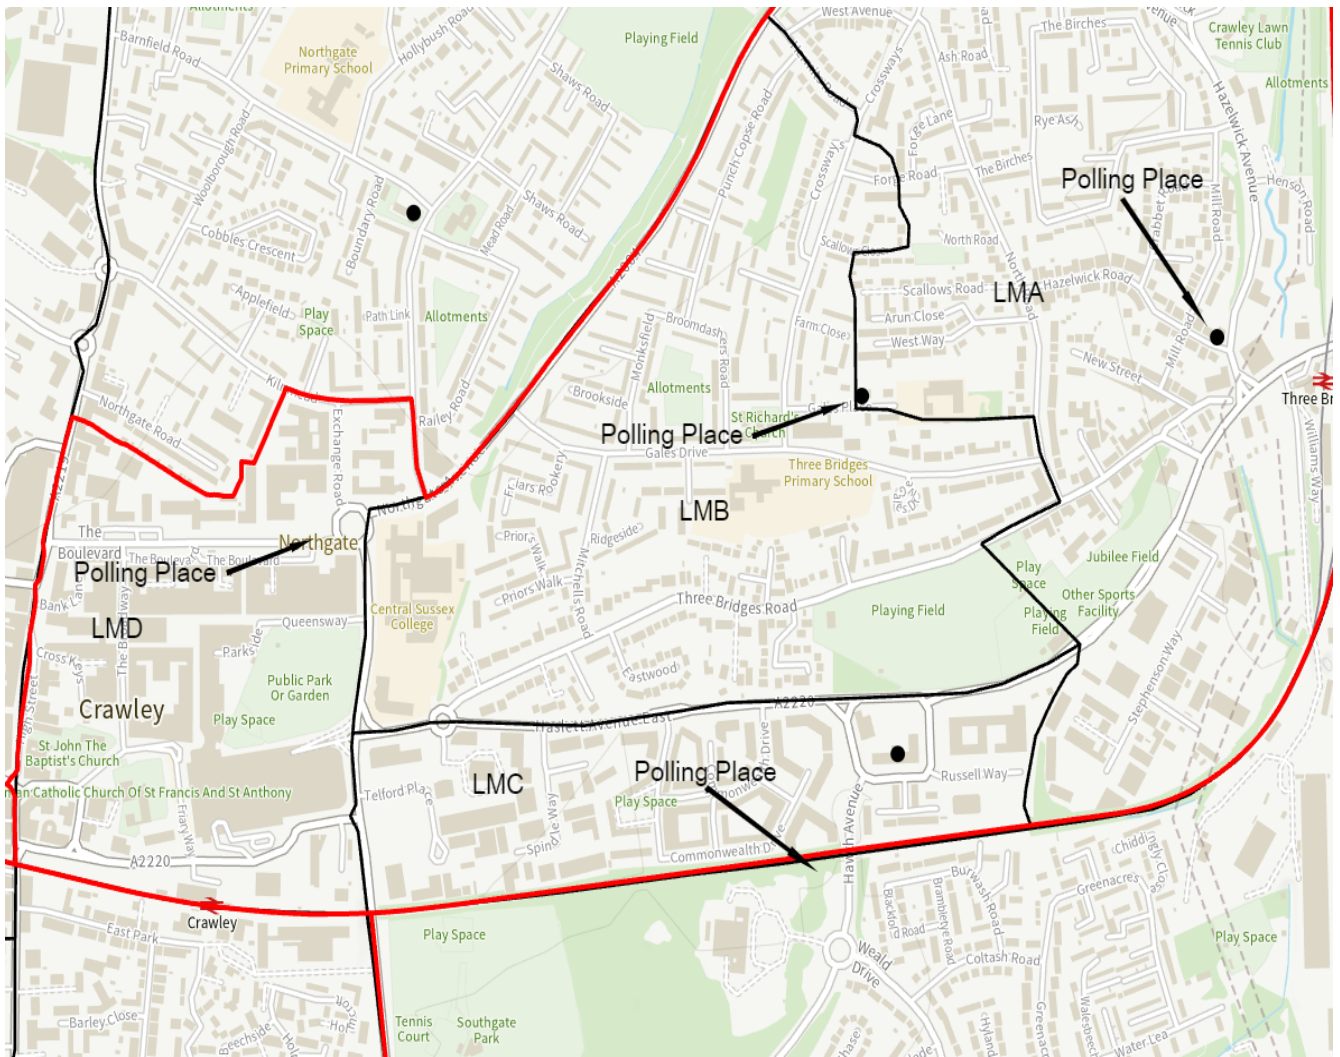

Polling Place: The Hawth, Hawth Avenue.

Electors: 1323

Postal Voters: 267

Polling District LMD

Polling Place: Town Hall, The Boulevard

Electors: 590

Postal Voters: 104

Tilgate Ward

The Current Polling Scheme

Polling Station Turnout at Crawley Borough Council Election May 2023

Ward	Polling Station	Polling Place	Votes Cast	Turnout %
Bewbush & North Broadfield	LAA Stn No 1	Bewbush Centre, Dorsten Square	280	15.77
	LAA Stn No 2	Bewbush Centre, Dorsten Square	249	14.08
	LAA Stn No 3	Bewbush Centre, Dorsten Square	256	16.51
	LAB Stn No 4	Broadfield Scout Hut, Seymour Road	122	16.87
	LAC Stn No 5	Bewbush Centre, Dorsten Square	6	18.18
		TOTAL	913	15.60
Broadfield	LBA Stn No 6	Broadfield Community Centre, Broadfield Barton	260	13.29
	LBA Stn No 7	Broadfield Community Centre, Broadfield Barton	247	14.01
	LBB Stn No 8	Creasy's Drive Adventure Playground, Creasy's Drive	235	11.62
		TOTAL	742	12.92
Furnace Green	LD Stn No 9	Furnace Green Community Centre, Ashburnham Road	546	33.09
	LD Stn No 10	Furnace Green Community Centre, Ashburnham Road	527	24.44
		TOTAL	1073	32.26
Gossops Green & North East Broadfield	LEA Stn No 11	Gossops Green Community Centre, Kidborough Road	365	24.60
	LEA Stn No 12	Gossops Green Community Centre, Kidborough Road	361	24.42
	LEB Stn No 13	Broadfield Scout Hut, Seymour Road	119	22.97
		TOTAL	845	24.28
Ifield	LFA Stn No 14	Ifield Community Centre, Ifield Drive	246	16.68
	LFA Stn No 15	Ifield Community Centre, Ifield Drive	272	21.57
	LFB Stn No 16	The Mill Primary School, Ifield Drive	117	21.35
	LFC Stn No 17	Ifield West Community Centre,	378	20.32