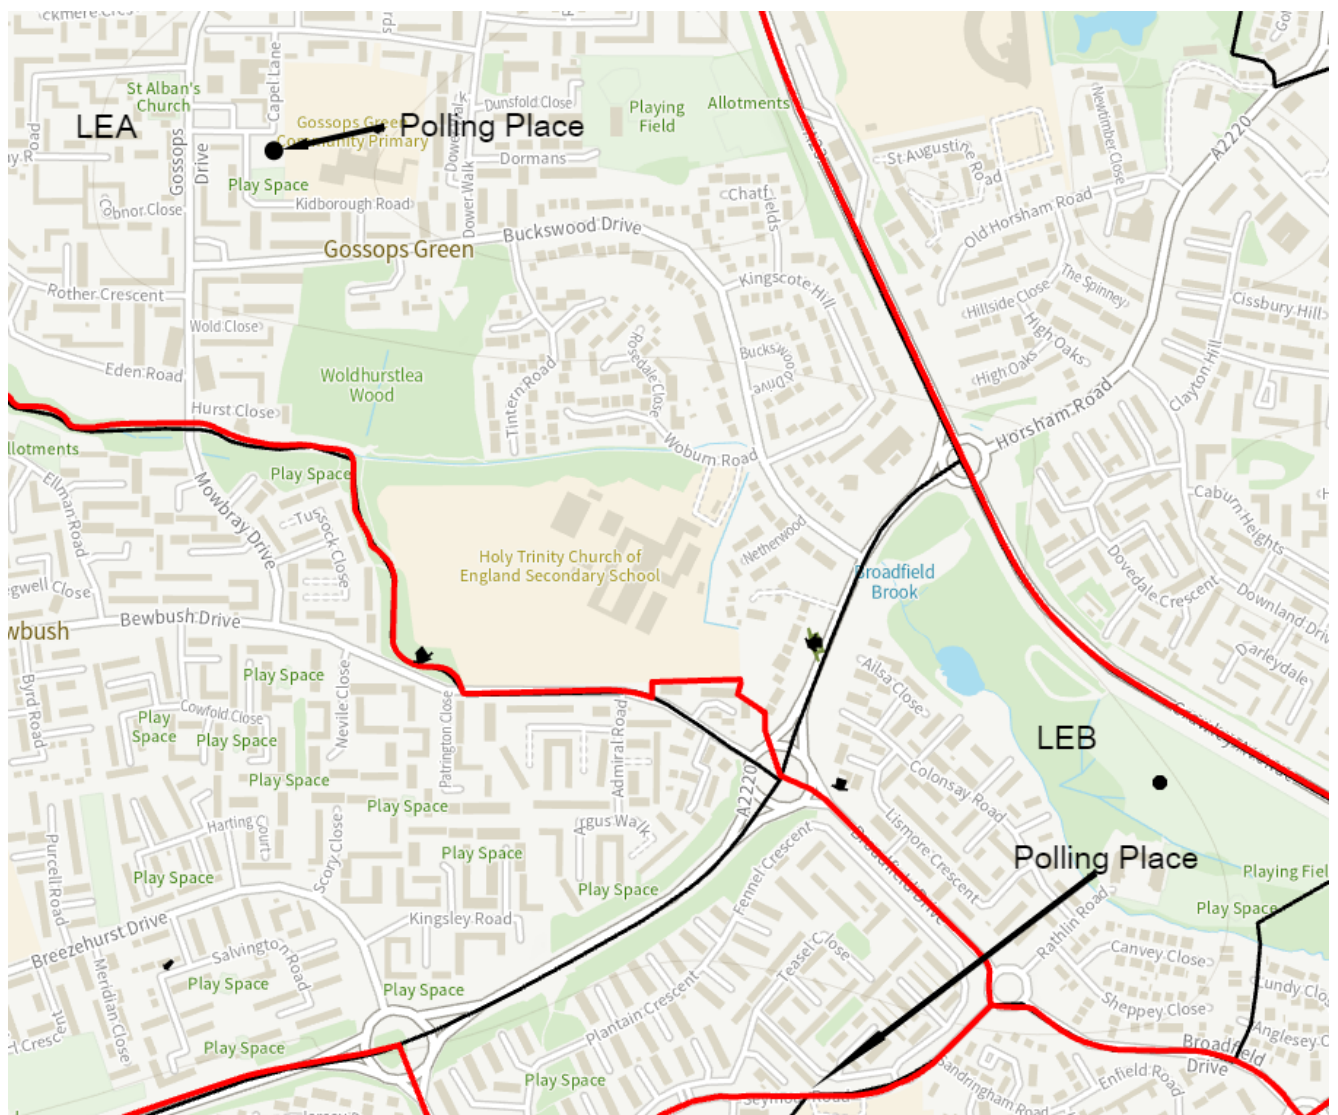

Polling District LEA

Polling Place: Gossops Green Community Centre, Capel Lane.

Electors: 3863

Postal Voters: 899

Polling District LEB

Polling Place: Broadfield Scout Hut, Seymour Road.

Electors: 794

Postal Voters: 280