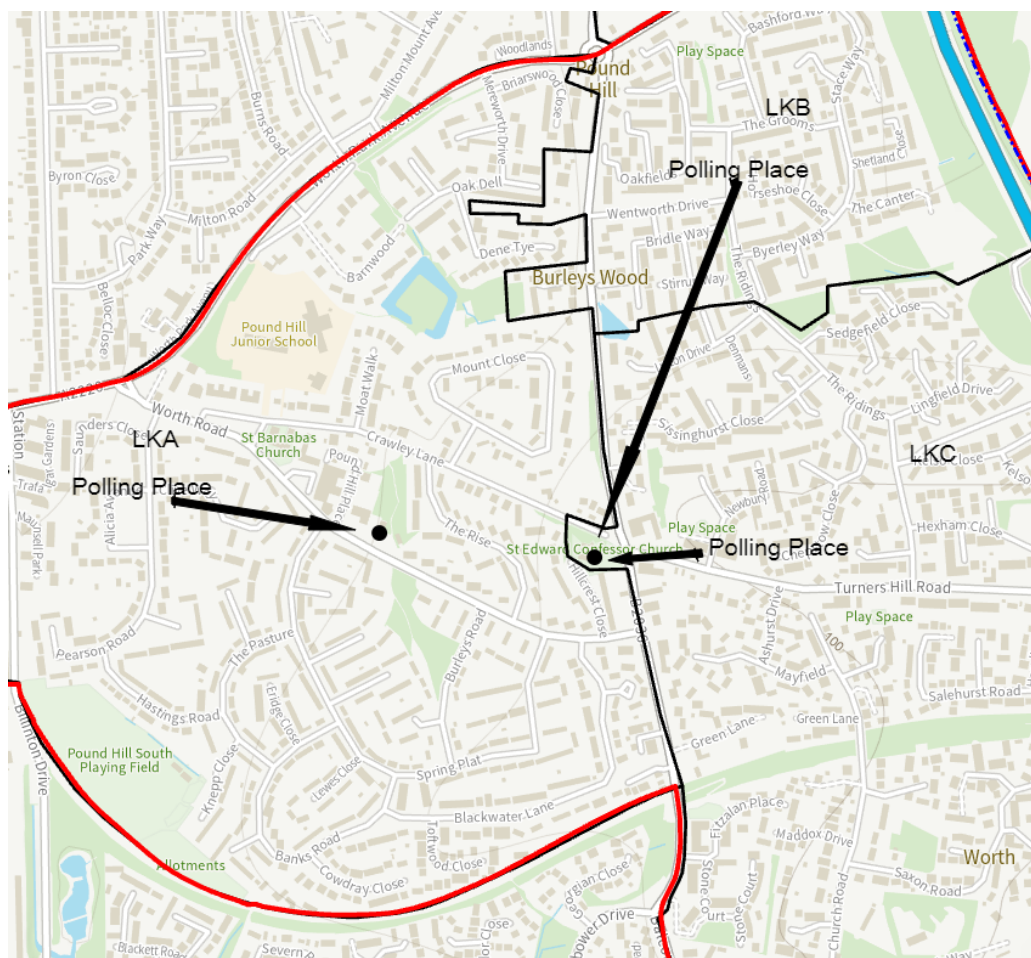

Polling Place: St. Edward the Confessor Church Hall, Hillcrest Close.

Electors: 1131

Postal Voters: 282

Polling District LKC

Polling Place: St. Edward the Confessor Church Hall, Hillcrest Close.

Electors: 2308

Postal Voters: 651

Southgate Ward

Polling District LLA

Polling Place: St Mary's Church Hall, Wakehurst Drive.

Electors: 3000

Postal Voters: 734

Polling District LLB

Polling Place: Southgate Community Centre, Ditchling Hill.