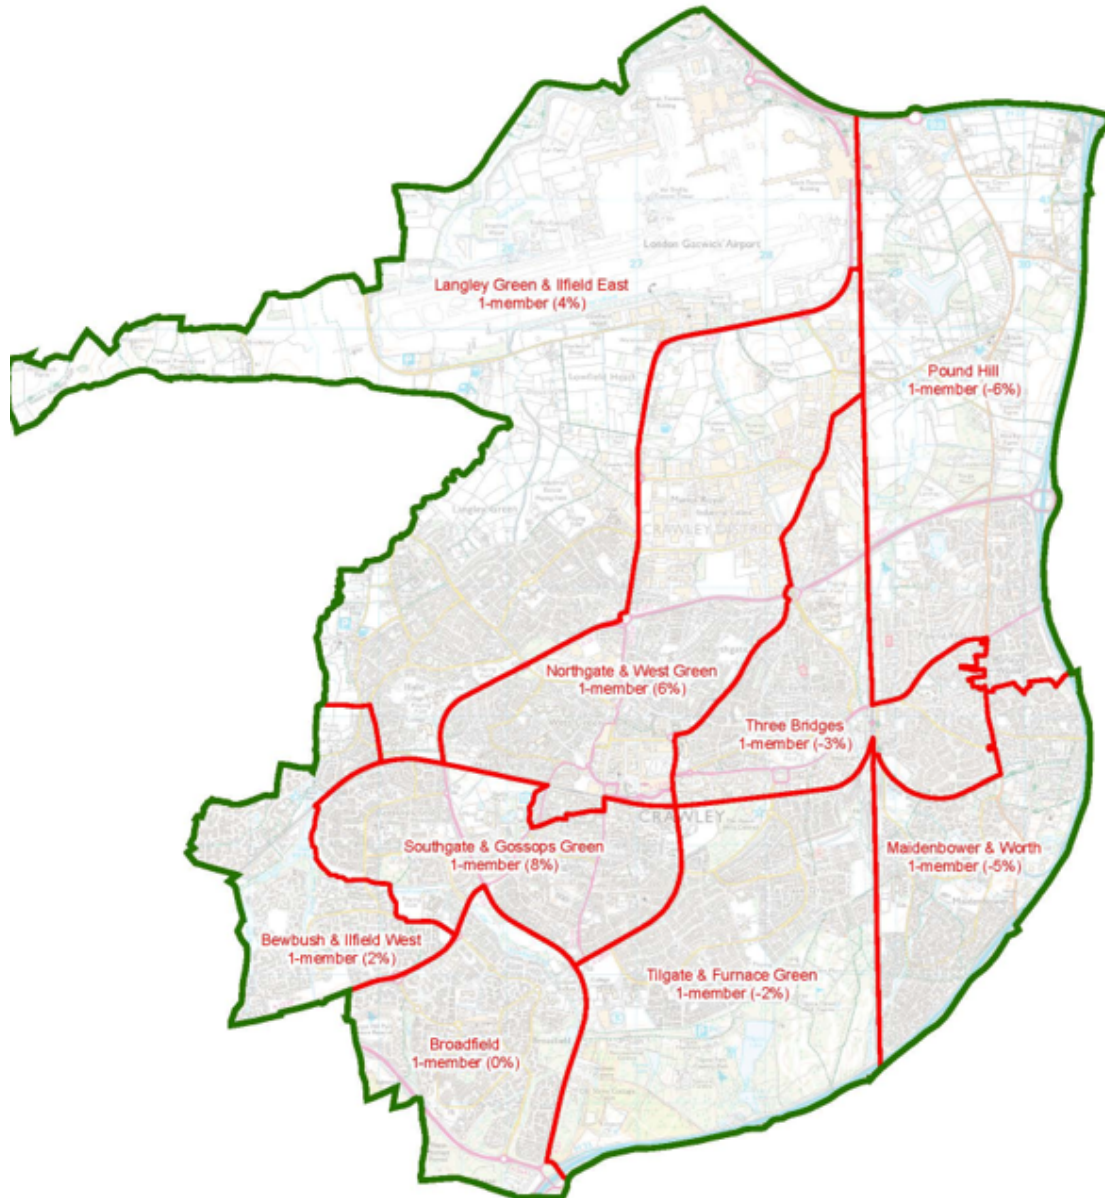

Or email:

Elections@crawley.gov.uk

Comments for this initial consultation stage must be received by 5 November 2023

Current Polling Scheme

Ward	Polling District	Polling Station	Page
Bewbush & North Broadfield	LAA	Bewbush Centre	7
	LAB	Scout Hut, Seymour Road	7
	LAC	Bewbush Centre	7
Broadfield	LBA	Broadfield Youth & Community Centre	8
	LBB	Creasys Drive Adventure Playground	8
Furnace Green	LD	Furnace Green Community Centre	9
Gossops Green & North East Broadfield	LEA	Gossops Green Community Centre	10
	LEB	Scout Hut, Seymour Road	10
Ifield	LFA	Ifield Community Centre	11-12
	LFB	The Mill Primary School	11-12
	LFC	Wybourne Community Centre	11-12
	LFD	The Mill Primary School	11-12
Langley Green & Tushmore	LGA	The Langley Green Centre	13
	LGB	Northgate Community Centre	13
Maidenbower	LHA	Maidenbower Community Centre	14
	LHB	The Brook School	14
Northgate & West Green	LIA	Northgate Community Centre	15
	LIB	The Charis Centre	15
Pound Hill North & Forge Wood	LJA	Grattons Bowls Club	16-17
	LJB	Wakehams Green Community Centre	16-17
	LJC	Forge Wood Community Centre	16-17
Pound Hill South & Worth	LKA	Pound Hill Community Centre	18
	LKB	St Edward The Confessor Church	18
	LKC	St Edward The Confessor Church	18
Southgate	LLA	St Mary's Church Hall	19
	LLB	Southgate Community Centre	19
	LLC	Southgate Community Centre	19
Three Bridges	LMA	Montefiore Institute	20-21
	LMB	Three Bridges Community Centre	20-21
	LMC	The Hawth, Hawth Avenue	20-21
	LMD	Town Hall, The Boulevard	20-21
Tilgate	LNA	Tilgate Community Centre	22
	LNB	Holy Trinity Church Hall	22

Crawley Borough Council – 13 Wards

West Sussex County Boundaries 8 County Divisions

Bewbush & North Broadfield Ward

Polling District LAA

Polling Place: Bewbush Centre Dorsten Square.

Electors: 6132

Postal Voters: 1098