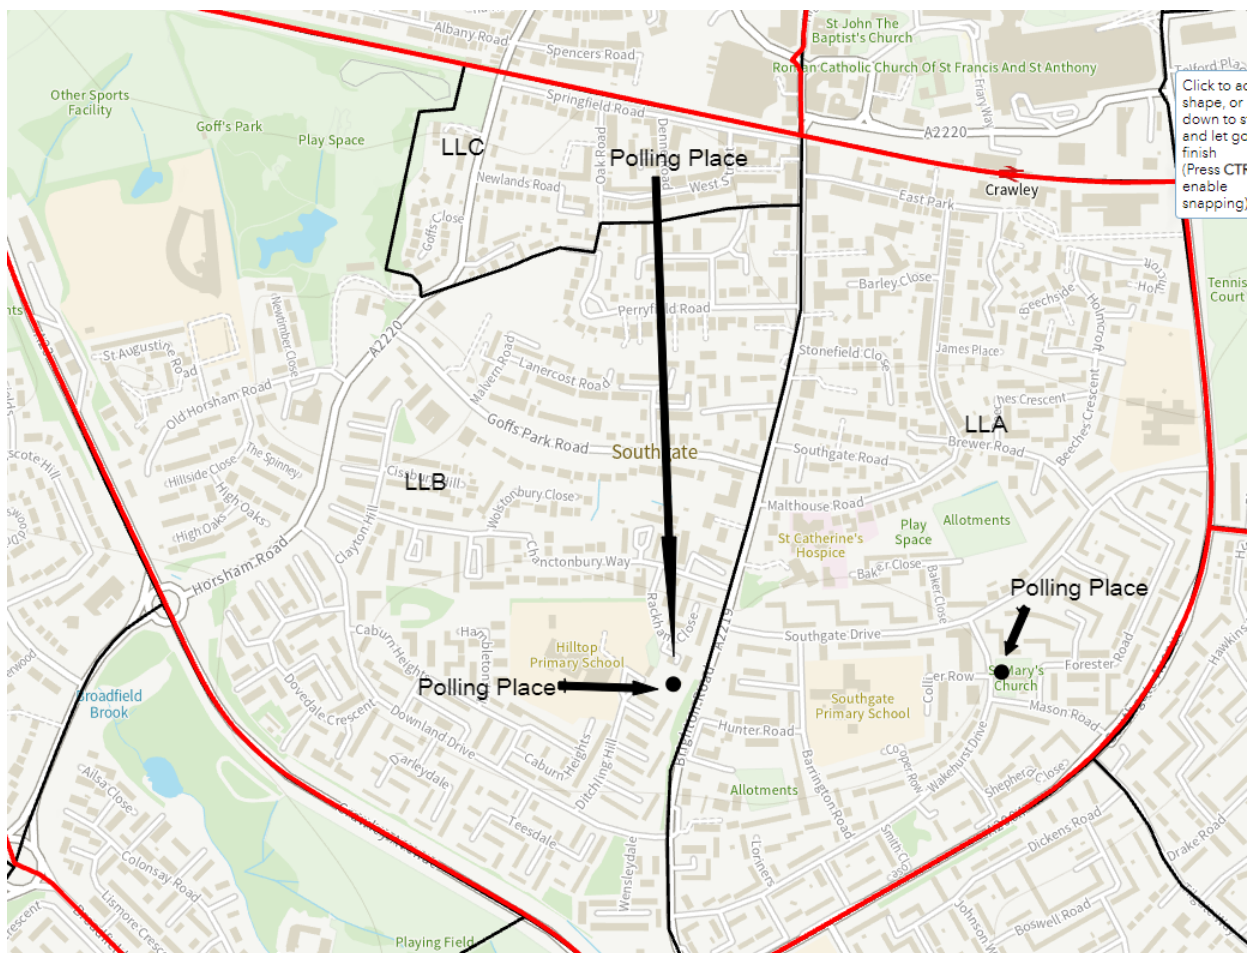

Electors: 2909

Postal Voters: 850

Polling District LLC

Polling Place: Southgate Community Centre, Ditchling Hill.

Electors: 648

Postal Voters: 195

Three Bridges Ward

Polling District LMA

Polling Place: Montefiore Institute, Hazelwick Road.

Electors: 2759

Postal Voters: 703

Polling District LMB

Polling Place: Three Bridges Community Centre, Gales Place.

Electors: 1875

Postal Voters: 504

Polling District LMC

Polling Place: The Hawth, Hawth Avenue.

Electors: 1323

Postal Voters: 267

Polling District LMD

Polling Place: Town Hall, The Boulevard

Electors: 590

Postal Voters: 104

Tilgate Ward