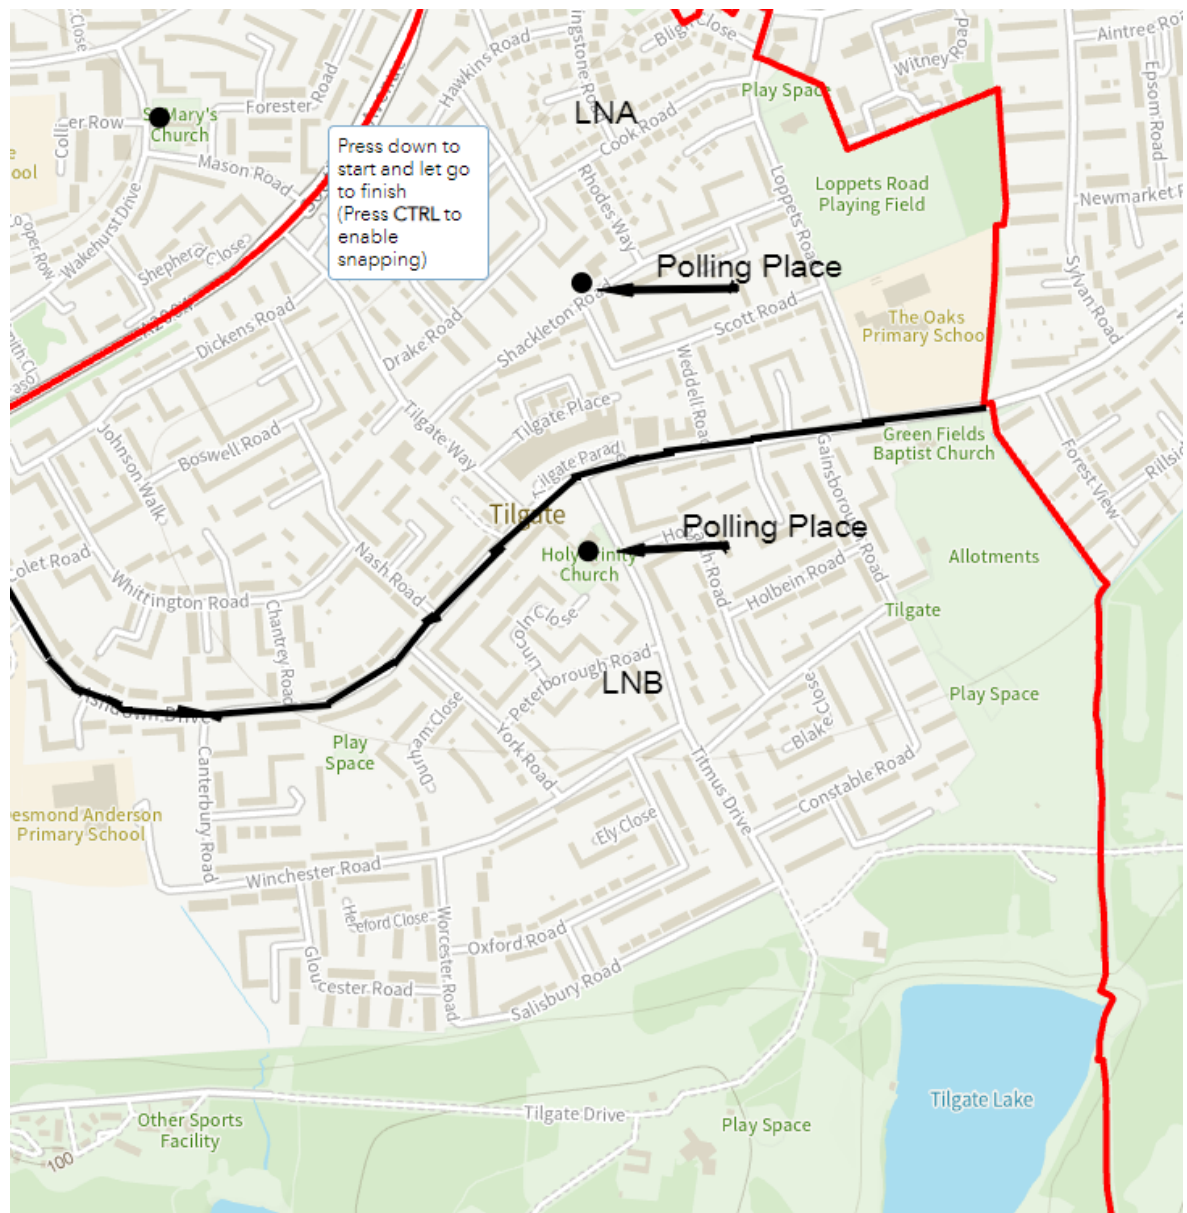

Polling Place: The Hawth, Hawth Avenue.

Electors: 1323

Postal Voters: 267

Polling District LMD

Polling Place: Town Hall, The Boulevard

Electors: 590

Postal Voters: 104

Tilgate Ward

The Current Polling Scheme

Polling Station Turnout at Crawley Borough Council Election May 2023

Ward	Polling Station	Polling Place	Votes Cast	Turnout %
Bewbush & North Broadfield	LAA Stn No 1	Bewbush Centre, Dorsten Square	280	15.77
	LAA Stn No 2	Bewbush Centre, Dorsten Square	249	14.08
	LAA Stn No 3	Bewbush Centre, Dorsten Square	256	16.51
	LAB Stn No 4	Broadfield Scout Hut, Seymour Road	122	16.87
	LAC Stn No 5	Bewbush Centre, Dorsten Square	6	18.18
		TOTAL	913	15.60
Broadfield	LBA Stn No 6	Broadfield Community Centre, Broadfield Barton	260	13.29
	LBA Stn No 7	Broadfield Community Centre, Broadfield Barton	247	14.01
	LBB Stn No 8	Creasy's Drive Adventure Playground, Creasy's Drive	235	11.62
		TOTAL	742	12.92
Furnace Green	LD Stn No 9	Furnace Green Community Centre, Ashburnham Road	546	33.09
	LD Stn No 10	Furnace Green Community Centre, Ashburnham Road	527	24.44
		TOTAL	1073	32.26
Gossops Green & North East Broadfield	LEA Stn No 11	Gossops Green Community Centre, Kidborough Road	365	24.60
	LEA Stn No 12	Gossops Green Community Centre, Kidborough Road	361	24.42
	LEB Stn No 13	Broadfield Scout Hut, Seymour Road	119	22.97
		TOTAL	845	24.28
Ifield	LFA Stn No 14	Ifield Community Centre, Ifield Drive	246	16.68
	LFA Stn No 15	Ifield Community Centre, Ifield Drive	272	21.57
	LFB Stn No 16	The Mill Primary School, Ifield Drive	117	21.35
	LFC Stn No 17	Ifield West Community Centre,	378	20.32