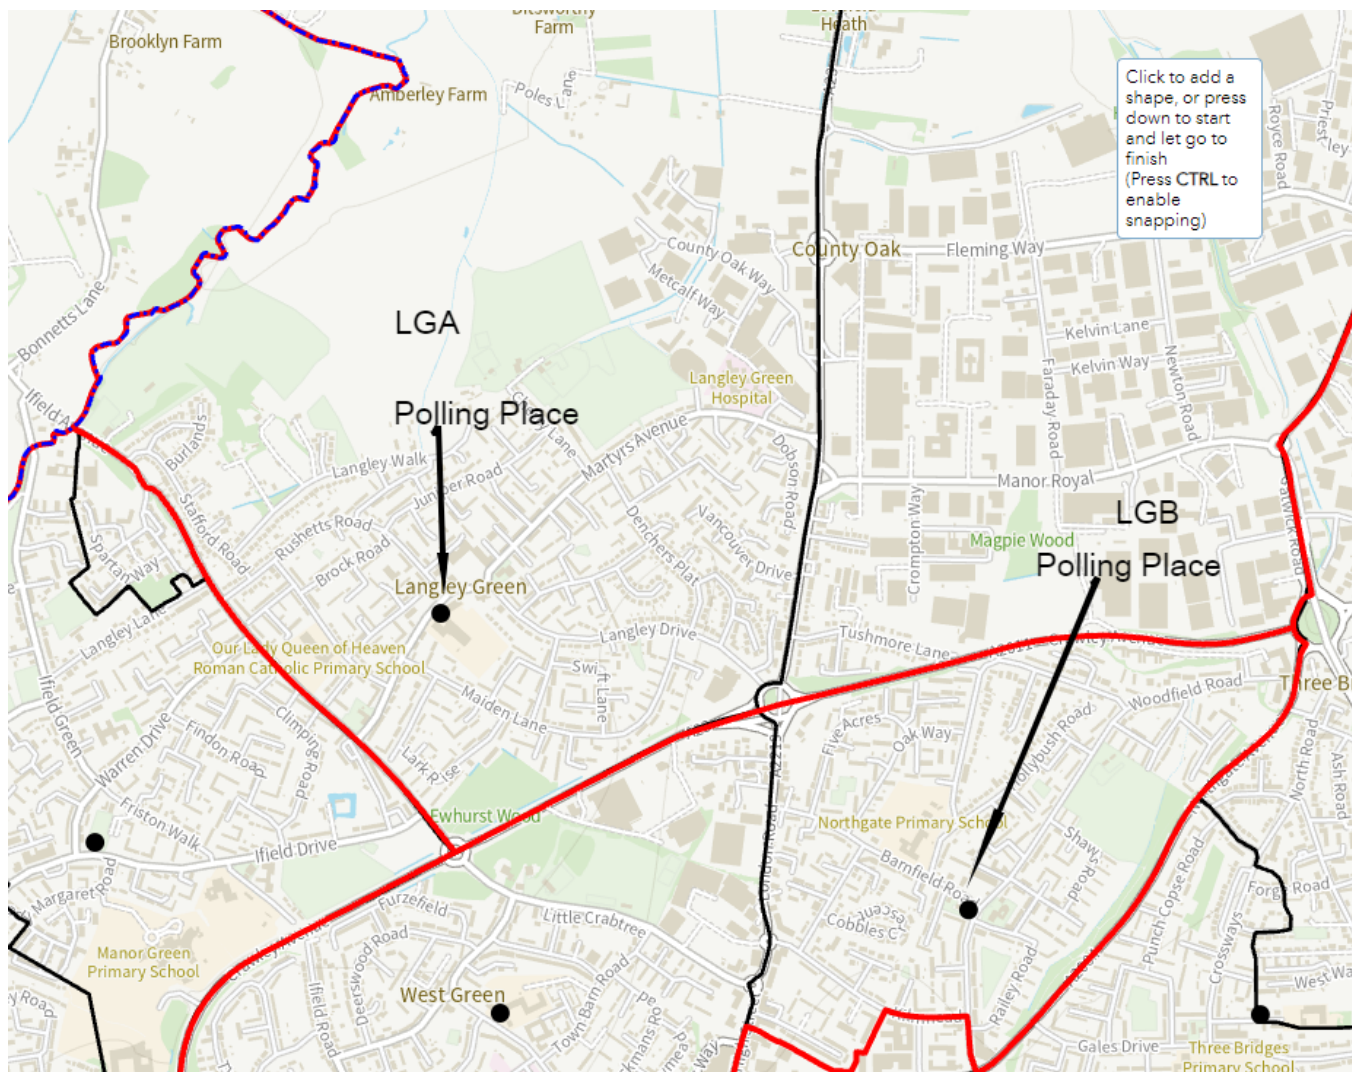

Electors: 508

Postal Voters: 110

Maidenbower Ward

Polling District LHA

Polling Place: Maidenbower Community Centre,
Harvest Road.

Electors: 2829

Postal Voters: 659

Polling District LHB