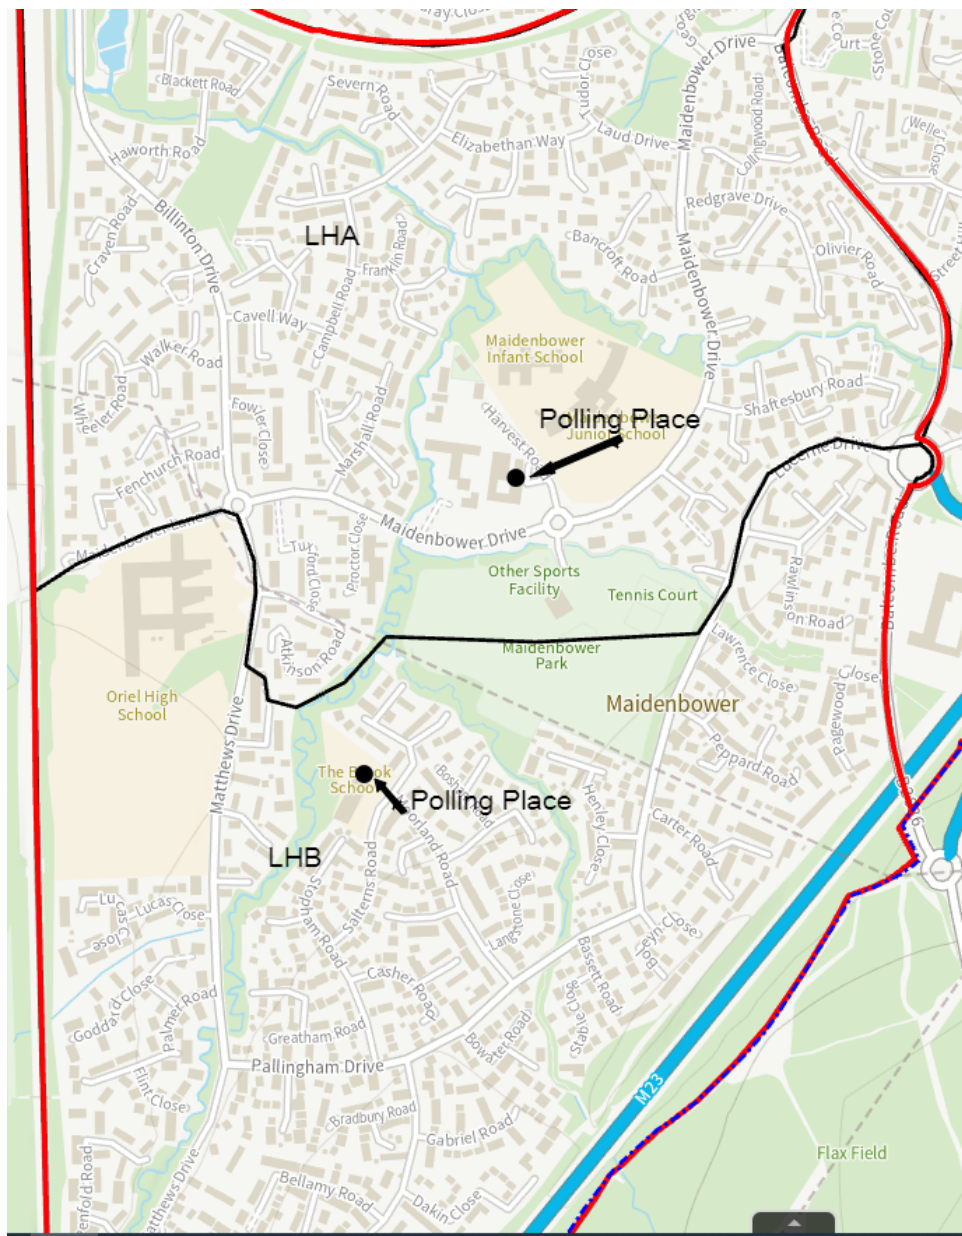

Maidenbower Ward

Polling District LHA

Polling Place: Maidenbower Community Centre,
Harvest Road.

Electors: 2829

Postal Voters: 659

Polling District LHB

Polling Place: The Brook School, Salterns Road.

Electors: 3904

Postal Voters: 1105