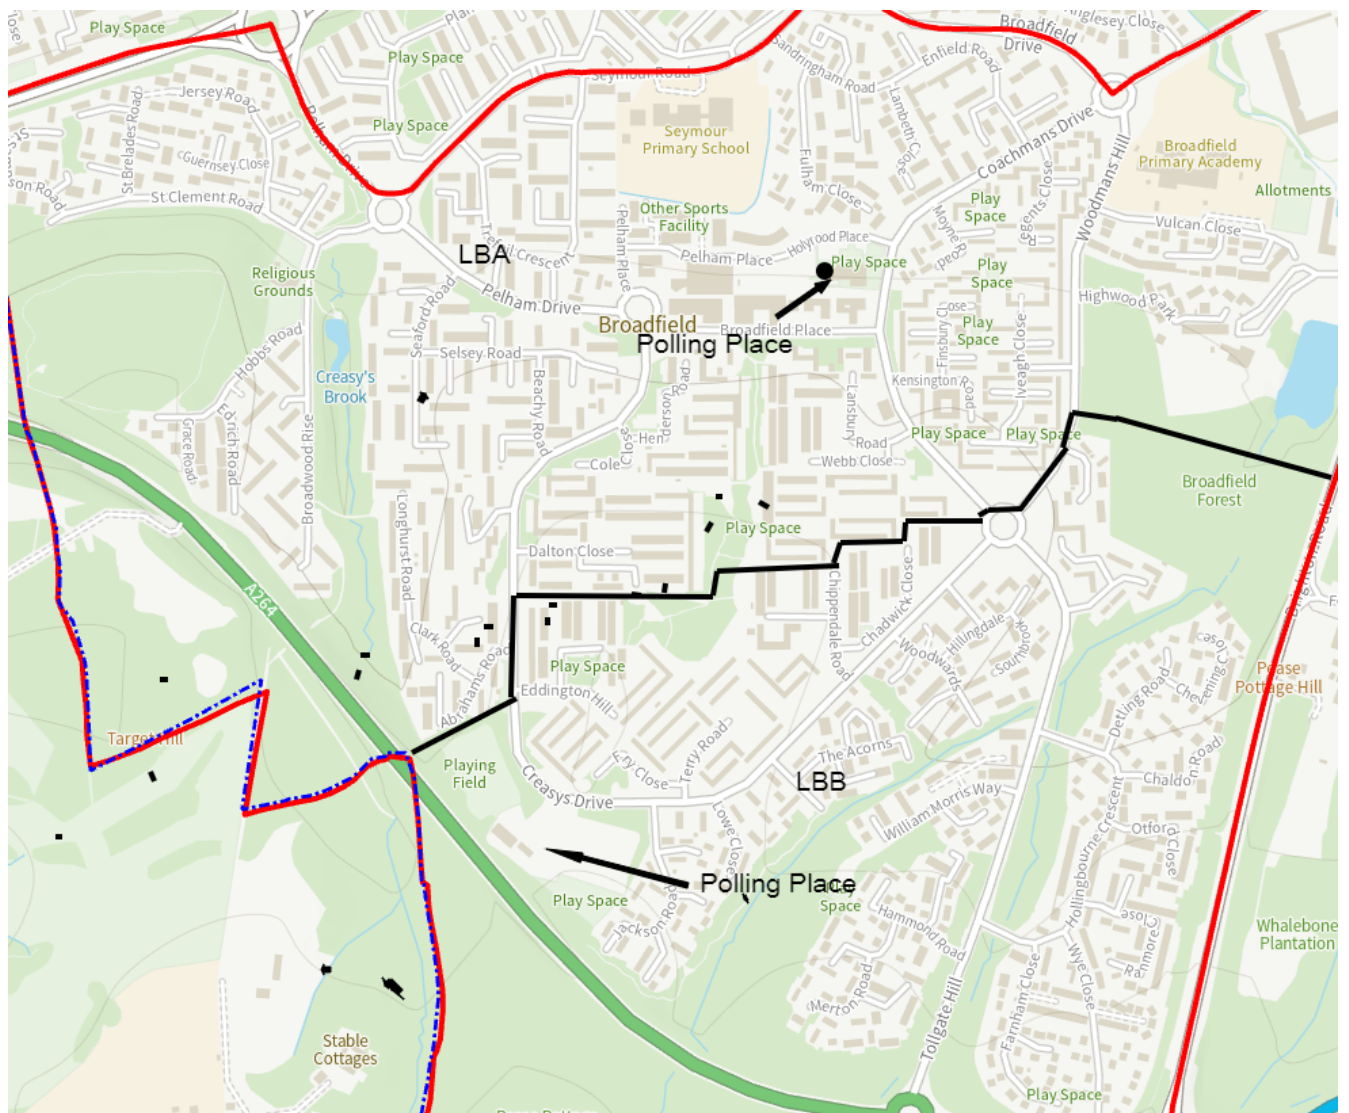

Broadfield Ward

Polling District LBA

Polling Place: Broadfield Youth and Community Centre Broadfield Barton.

Electors: 4585

Postal Voters: 905

Polling District LBB

Polling Place: Creasy's Drive Adventure Playground, Creasy's Drive

Electors: 2684

Postal Voters: 684