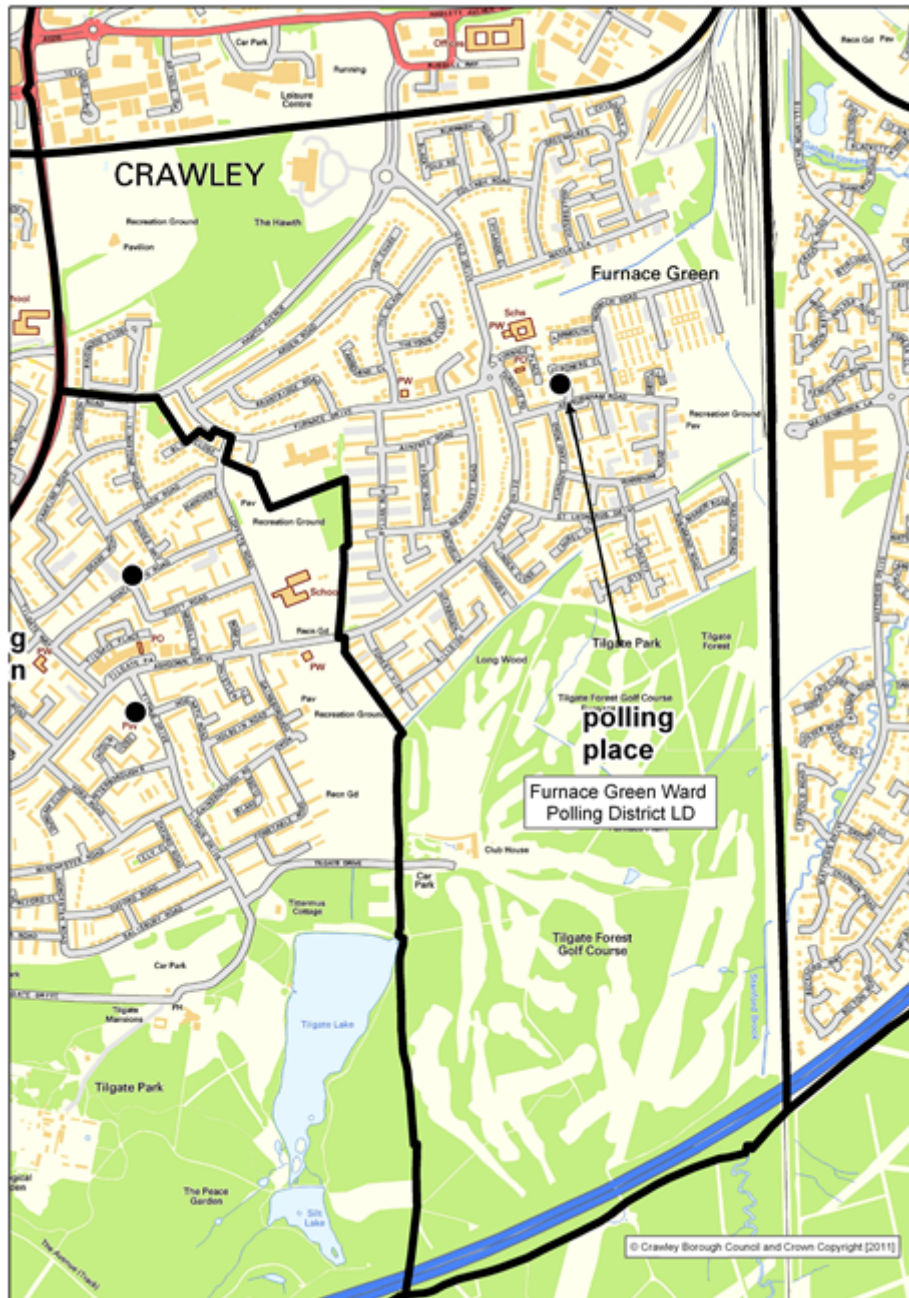

Furnace Green Ward

Polling District LD

Polling Place: Furnace Green Community Centre,
Ashburnham Road.

Electors: 4444

Postal Voters: 1141